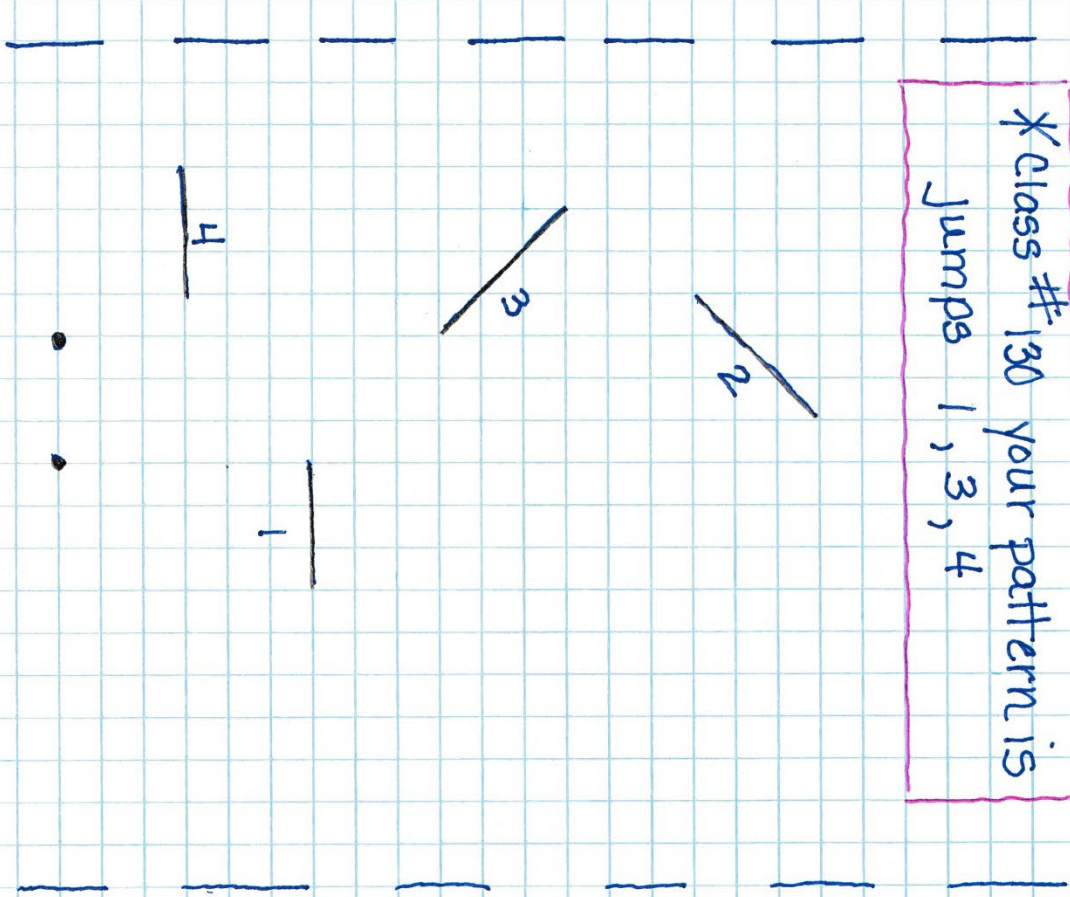

Trail Area

Classes #130, 135, and 140

*Class #130 your pattern is jumps 1, 3, 4

Holding Pen

Trail Area Classes 114, 118, 122, 134, 139

- WALK
- Trot
- ==> Sidepass
- MMM Back

1. Trot into chute
2. Back into other side
3. Trot Poles
4. Trot over poles, walk to mail box.
5. Show mail, trot circle around flowers.
6. Trot to poles
7. WALK over poles, Bridge
8. Sidepass LEFT walk out
9. WALK to gate work L gate

Trail Area Classes: 106, 110, 126, 129

- * Trot to the 1st set of Logs. Walk over logs
- * Walk to the 2nd set of Logs walk over the 1st log, stop do 3rd right walk out over the last log.
- * Trot to the next log, walk over that log and the next log.
- * Trot to mailbox, show mail, walk circle around cone.
- * Walk to next group of logs and Bridge, walk over logs, and bridge
And exit at the walk.

Trail Area All Showmanship

Classes 103, 107, 111, 115, 119
123, 127, 132, 137

Finish

Start

Trot 1/2 way to Judge, Stop
Back 5 Steps. Walk to
Judge, Set up for inspection
After inspection do a 270
and Trot out.

Trail Area Class 131

Trot into 1st Set of Logs
 Stop do 360 Right.

WALK out and WALK to and over
 the 2nd Set of Logs.

WALK to and over the Bridge and logs

Trot to mailbox, Show mail.

WALK to and over the last log. Exit at a walk.