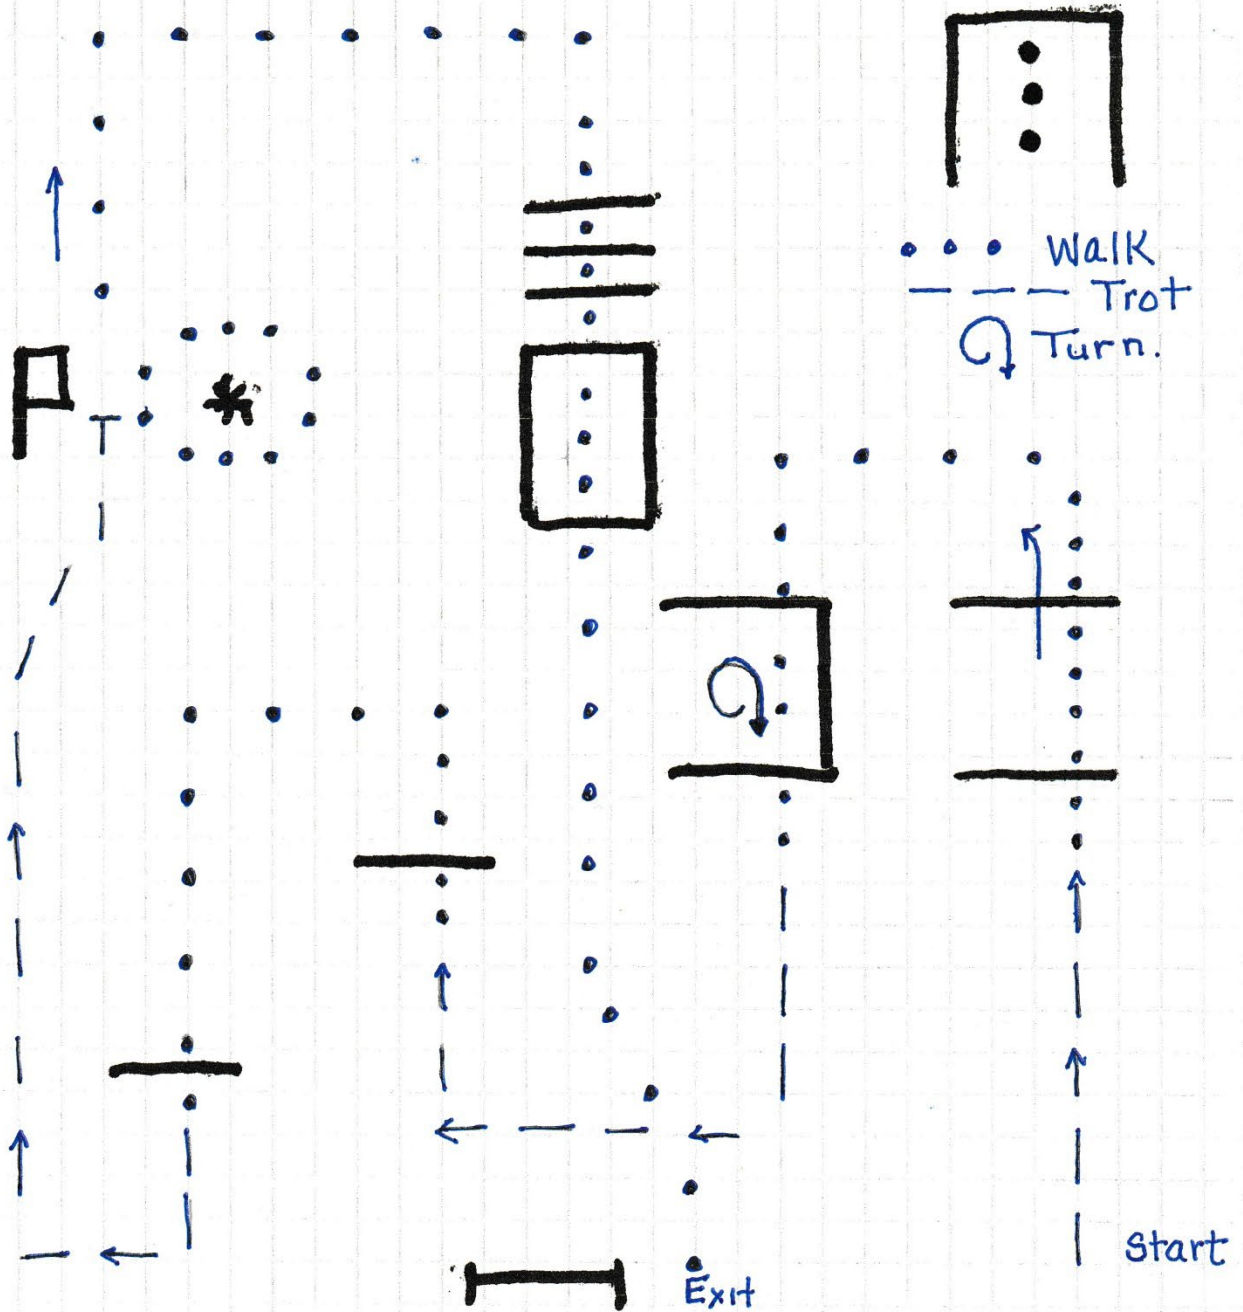

Trail Area

Classes #130, 135, and 140

*Class #130 your pattern is jumps 1, 3, 4

Holding Pen

Trail Area Classes 114, 118, 122, 134, 139

- WALK
- Trot
- ==> Sidepass
- MMM Back

1. Trot into chute
2. Back into other side
3. Trot Poles
4. Trot over poles, walk to mail box.
5. Show mail, trot circle around flowers.
6. Trot to poles
7. WALK over poles, Bridge
8. Sidepass LEFT walk out
9. WALK to gate work L gate

Trail Area Classes: 106, 110, 126, 129

- * Trot to the 1st set of Logs. Walk over logs
- * Walk to the 2nd set of Logs walk over the 1st log, stop do 3rd right walk out over the last log.
- * Trot to the next log, walk over that log and the next log.
- * Trot to mailbox, show mail, walk circle around cone.
- * Walk to next group of logs and Bridge, walk over logs, and bridge
And exit at the walk.

Trail Area All Showmanship

Classes 103, 107, 111, 115, 119
123, 127, 132, 137

Finish

Start

Trot 1/2 way to Judge, Stop
Back 5 Steps. Walk to
Judge, Set up for inspection
After inspection do a 270
and Trot out.

Trail Area Class 131

Trot into 1st Set of Logs
 Stop do 360 Right.

WALK out and WALK to and over
 the 2nd Set of Logs.

WALK to and over the Bridge and logs

Trot to mailbox, Show mail.

WALK to and over the last log. Exit at a walk.