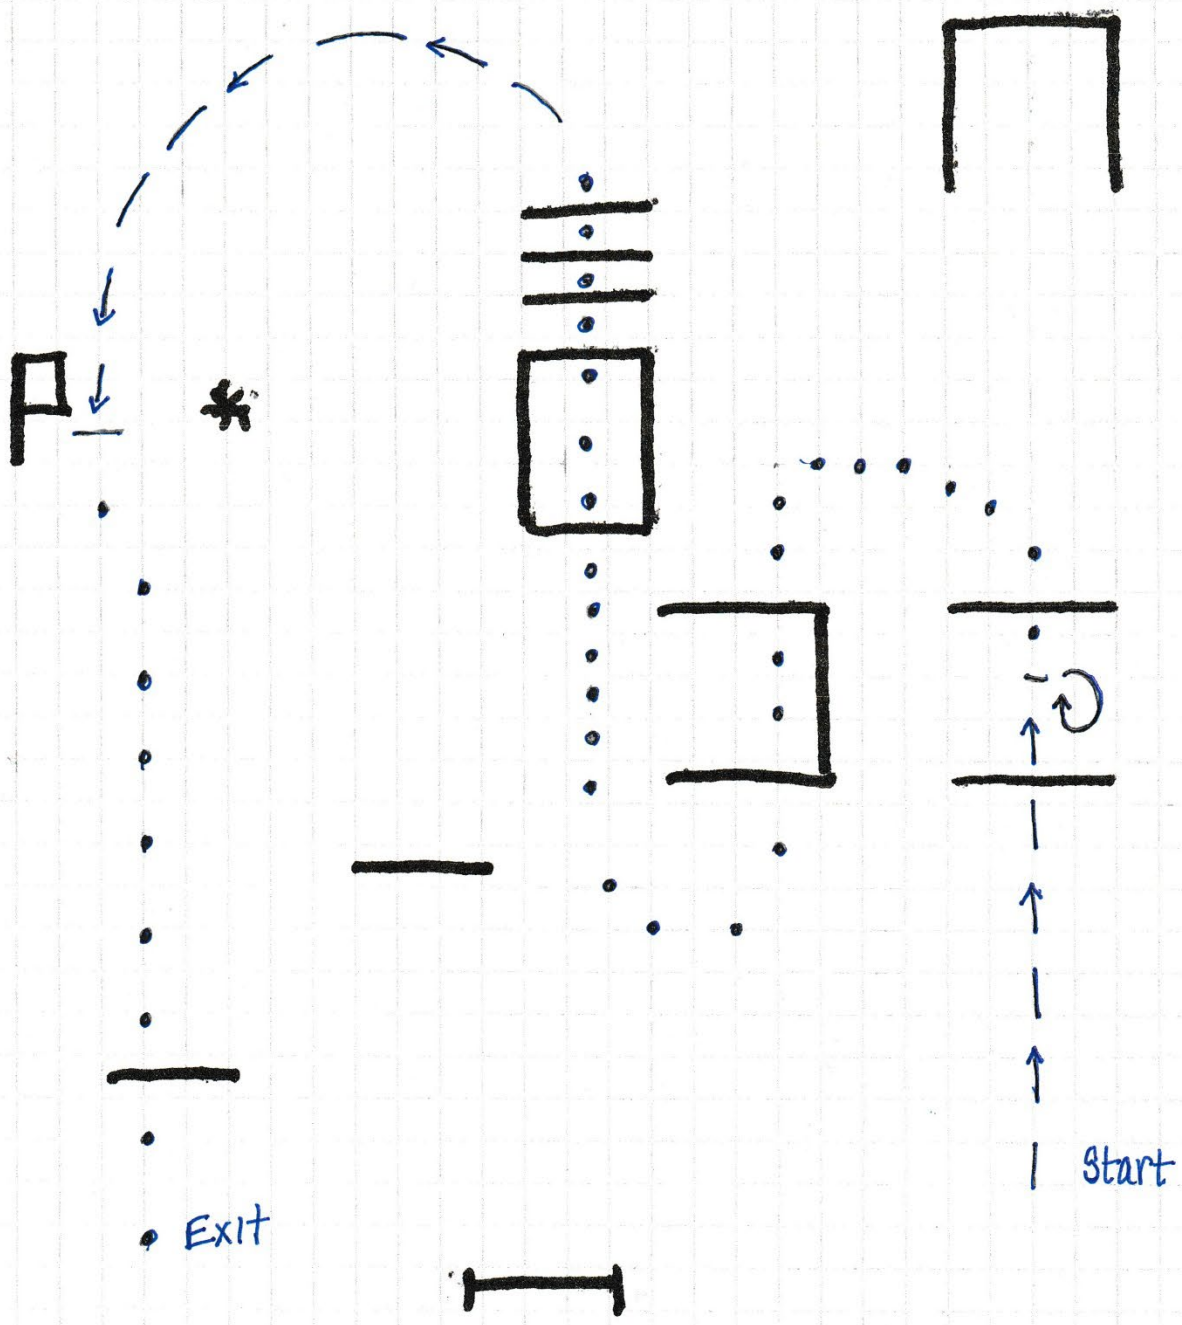

Trail Area

Classes #130, 135, and 140

*Class #130 your pattern is jumps 1, 3, 4

Holding Pen

Trail Area Classes 114, 118, 122, 134, 139

- WALK
- Trot
- ==> Sidepass
- MMM Back

1. Trot into chute
2. Back into other side
3. Trot Poles
4. Trot over poles, walk to mail box.
5. Show mail, trot circle around flowers.
6. Trot to poles
7. WALK over poles, Bridge
8. Sidepass LEFT walk out
9. WALK to gate work L gate

Trail Area Classes: 106, 110, 126, 129

- * Trot to the 1st set of Logs. Walk over logs
- * Walk to the 2nd set of Logs walk over the 1st log, stop do 3rd right walk out over the last log.
- * Trot to the next log, walk over that log and the next log.
- * Trot to mailbox, show mail, walk circle around cone.
- * Walk to next group of logs and Bridge, walk over logs, and bridge
And exit at the walk.

Trail Area All Showmanship

Classes 103, 107, 111, 115, 119
123, 127, 132, 137

Finish

Start

Trot 1/2 way to Judge, Stop
Back 5 Steps. Walk to
Judge, Set up for inspection
After inspection do a 270
and Trot out.

Trail Area Class 131

Trot into 1st Set of Logs
 Stop do 360 Right.

WALK out and WALK to and over
 the 2nd Set of Logs.

WALK to and over the Bridge and logs

Trot to mailbox, Show mail.

WALK to and over the last log. Exit at a walk.