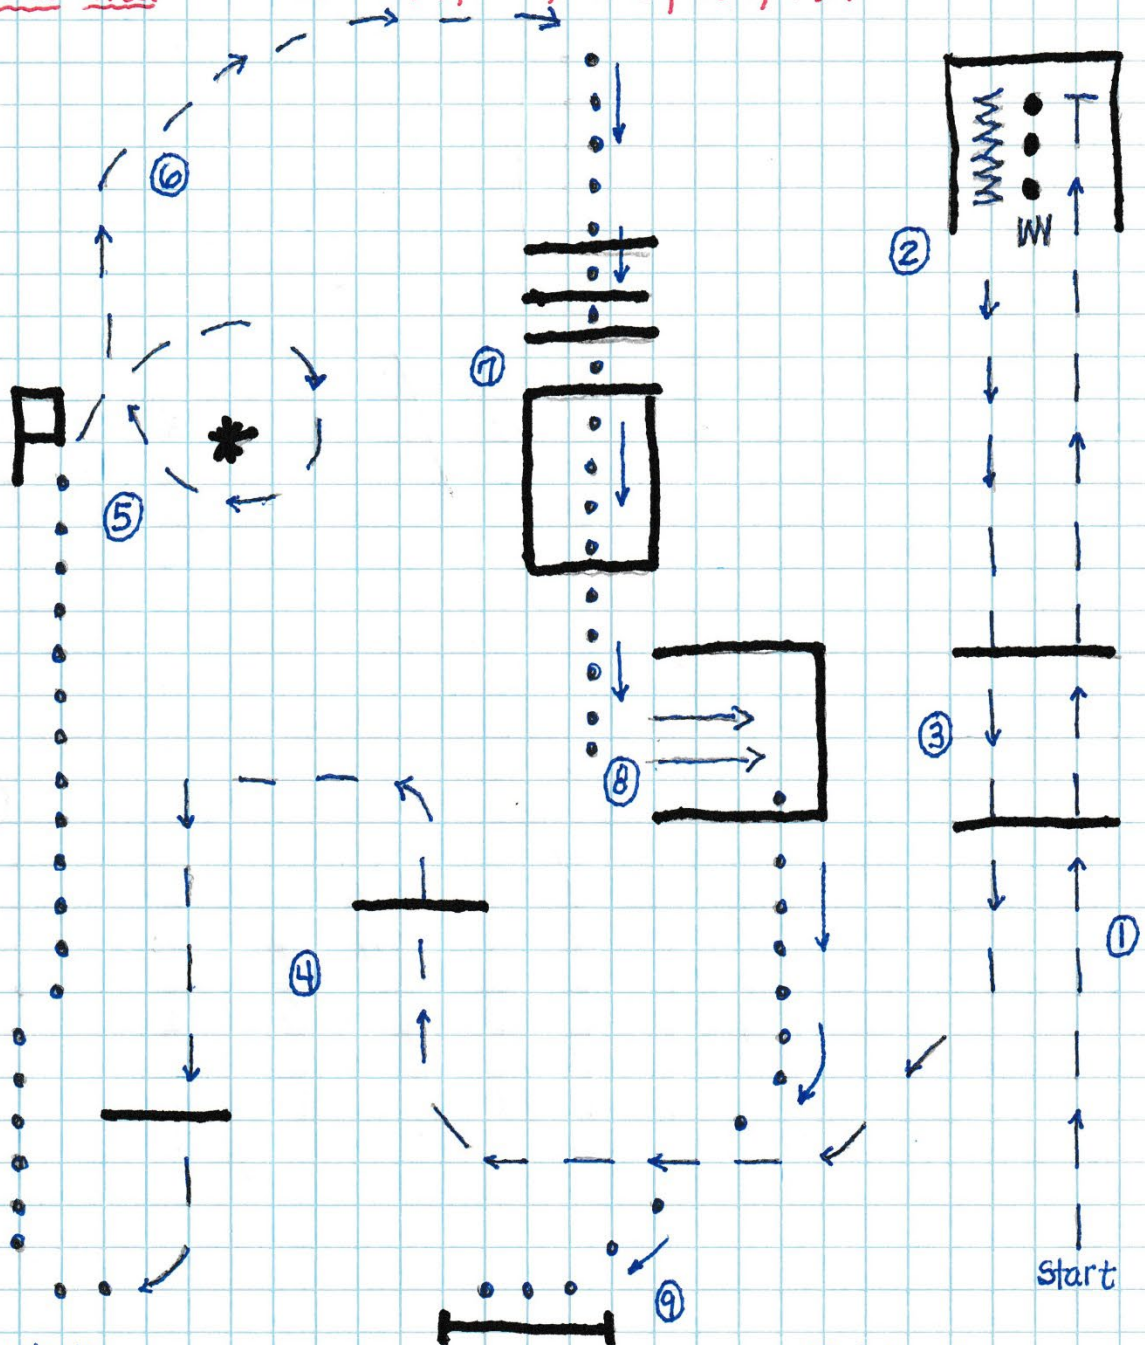

Trail Area

Classes #130, 135, and 140

*Class #130 your pattern is jumps 1, 3, 4

Holding Pen

Trail Area Classes 114, 118, 122, 134, 139

- WALK
- Trot
- ==> Sidepass
- MMM Back

1. Trot into chute
2. Back into other side
3. Trot Poles
4. Trot over poles, walk to mail box.
5. Show mail, trot circle around flowers.
6. Trot to poles
7. WALK over poles, Bridge
8. Sidepass LEFT walk out
9. WALK to gate work L gate

Trail Area Classes: 106, 110, 126, 129

- * Trot to the 1st set of Logs. Walk over logs
- * Walk to the 2nd set of Logs walk over the 1st log, stop do 3rd right walk out over the last log.
- * Trot to the next log, walk over that log and the next log.
- * Trot to mailbox, show mail, walk circle around cone.
- * Walk to next group of logs and Bridge, walk over logs, and bridge
And exit at the walk.

Trail Area All Showmanship

Classes 103, 107, 111, 115, 119
123, 127, 132, 137

Finish

Start

Trot 1/2 way to Judge, Stop
Back 5 Steps. Walk to
Judge, Set up for inspection
After inspection do a 270
and Trot out.

Trail Area Class 131

Trot into 1st Set of Logs
 Stop do 360 Right.

WALK out and WALK to and over
 the 2nd Set of Logs.

WALK to and over the Bridge and logs

Trot to mailbox, Show mail.

WALK to and over the last log. Exit at a walk.